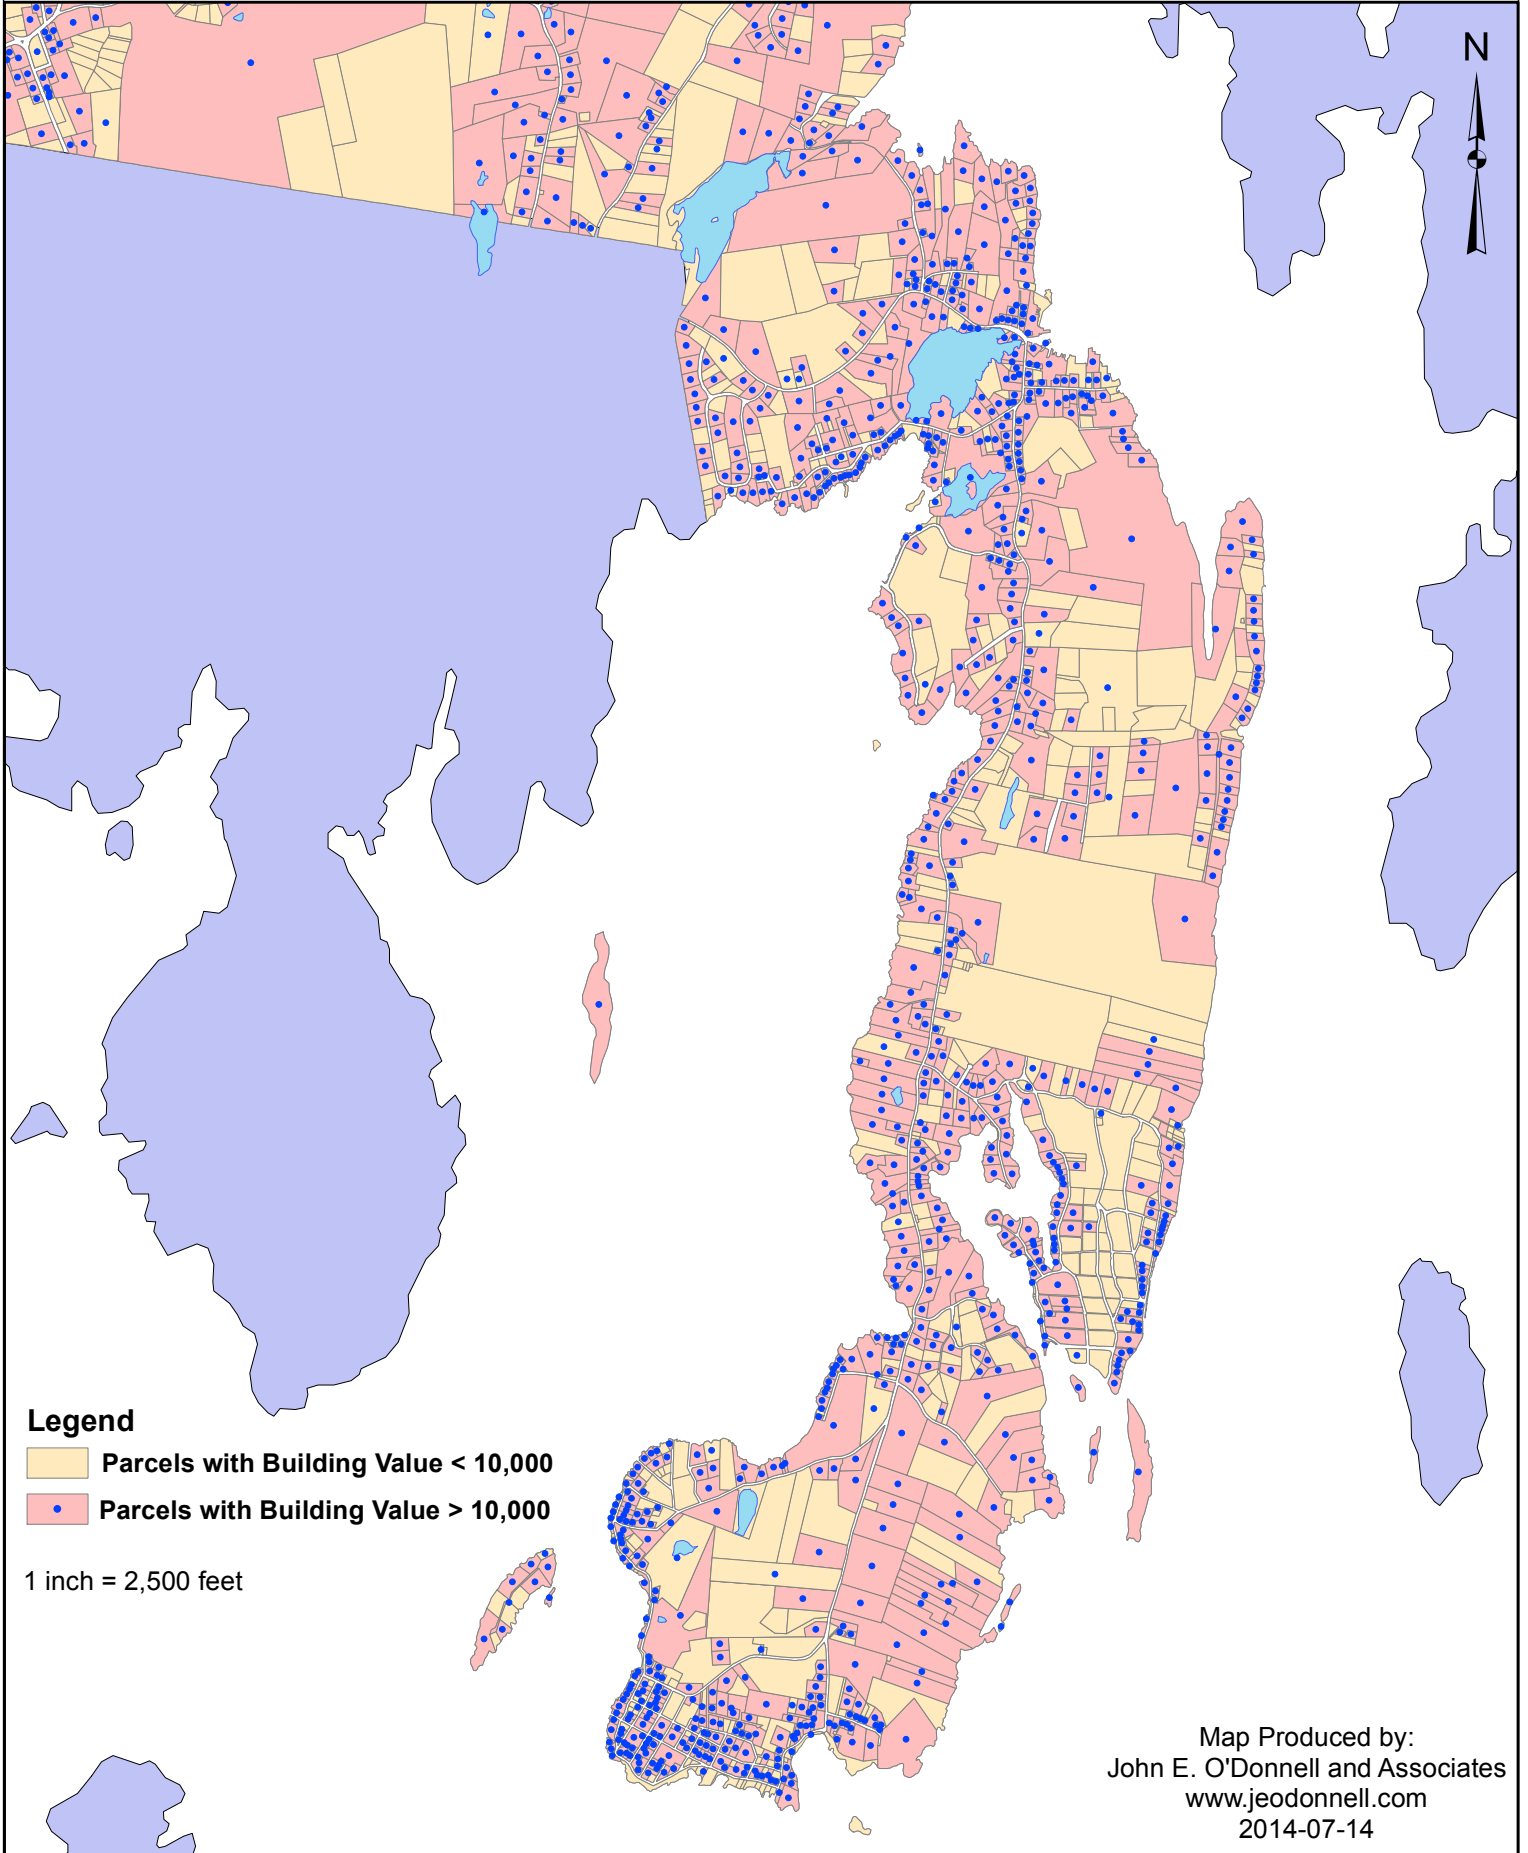

# BOOTHBAY, MAINE BUILDING DENSITY IN EAST BOOTHBAY

Map Produced by:  
John E. O'Donnell and Associates  
[www.jeodonnell.com](http://www.jeodonnell.com)  
2014-07-14