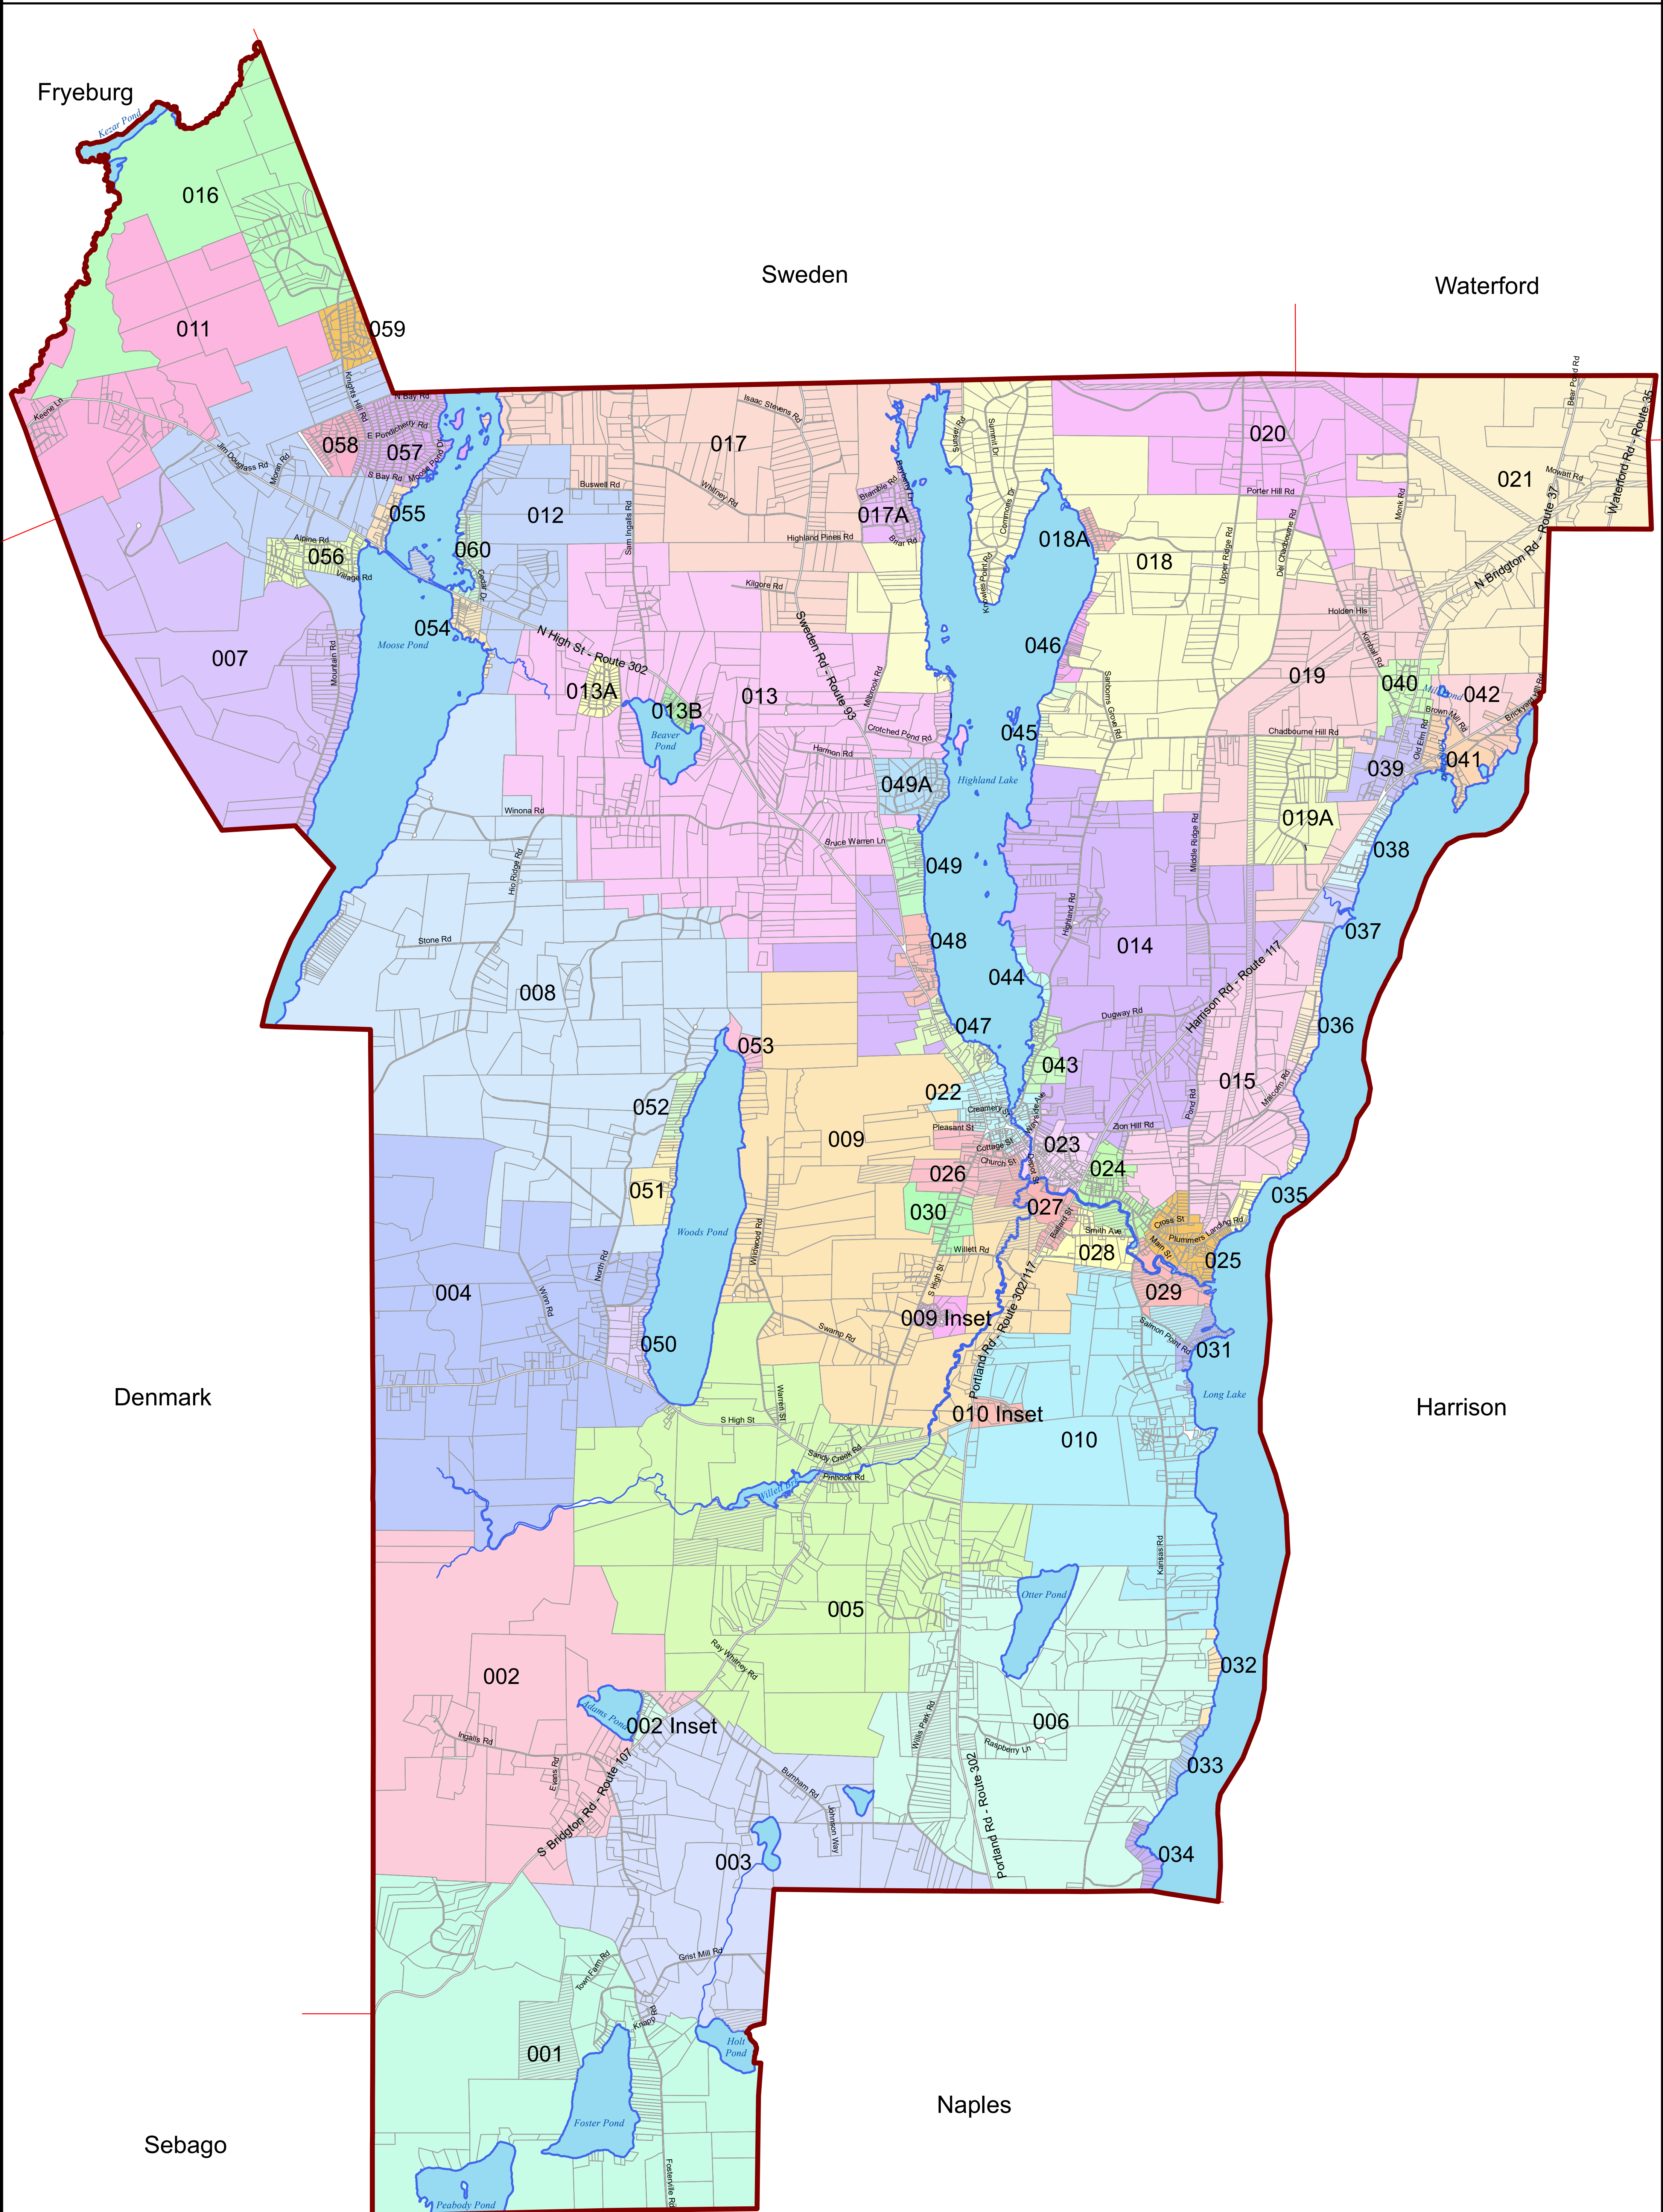

PROPERTY MAP INDEX
BRIDGTON
MAINE

John E. O'Donnell
& ASSOCIATES, INC.
PROPERTY TAX ASSESSMENT • EQUALIZATION • MAPPING
632 Bald Hill Rd, New Gloucester, ME 04260
<https://jeodonnell.com> info@jeodonnell.com

Updated April 1, 2023

Fryeburg

Sweden

Waterford

Denmark

Harrison

Sebago

Naples